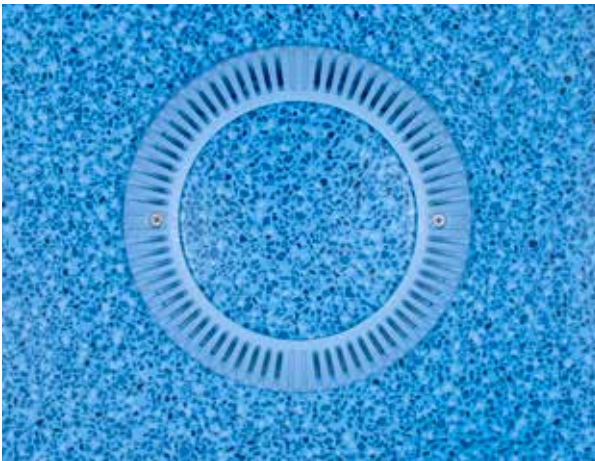

AFTER COLORMAGIC™

BEFORE

VINYL TOP DRAIN COVERS

PATENTED & VGB COMPLAINT

Designed specifically for use with vinyl pool liners to blend in perfectly and disappear into your pool floor. When purchasing your vinyl liner with GLI Pool Products, GLI will conveniently install the liner swatch to the main drain.

FEATURES & BENEFITS:

- For single or multiple drain use
- Safety Engineered: VGB, ANSI/APSP-16 2011 and NSF/ANSI 50-2015 Compliant
- Gradual slope for comfort and to reduce pool cleaner hang ups
- Flow Rates: Floor 130 GPM, Wall 72 GPM, minimum pipe size 1.5 inch
- Manufactured from superior UV-Resistant ABS
- Patent 15/413324
- Offered in 7 designer colors
- Proudly Made in the USA
- Includes drain cover, support plate, mounting ring, gaskets, and Phillips screws

AVAILABLE COLORS:

SKIMMER BEAUTY KIT

No more bright white skimmers, make your skimmer blend in and match your disappearing Vinyl Top Drain Covers with our Skimmer Beauty Kit.

FEATURES & BENEFITS:

- Includes Decorative Faceplate, Skimmer Insert, and Weir
- Simple to install, no glue needed
- Skimmer Insert is Patent Pending
- Fits Hayward Skimmers SP1084, SP1085-10M and SP1085-20M
- Available in Beige, Light Gray, Dark Gray, Light Blue, and Dark Blue

FEATURES & BENEFITS:

- Threaded Eyeball Fitting & Decorative Beauty Ring
- Available in White, Beige, Light Gray, Dark Gray, Light Blue, and Dark Blue