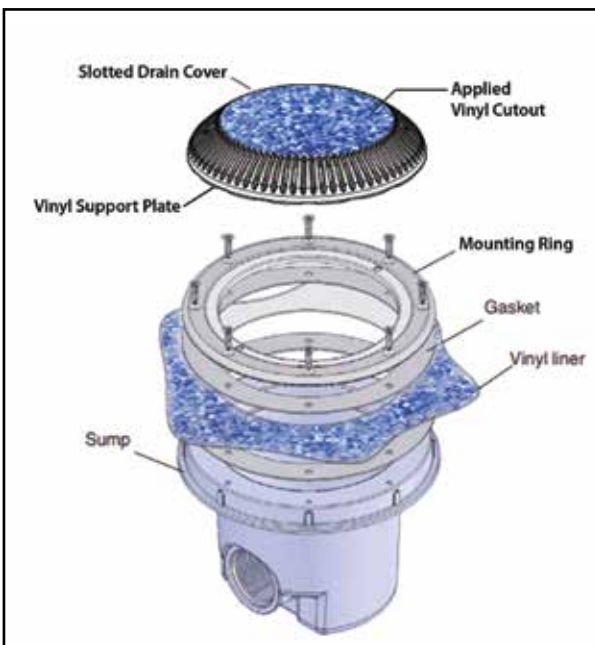

AFTER COLORMAGIC™

BEFORE

VINYL TOP DRAIN COVERS

PATENTED & VGB COMPLAINT

Designed specifically for use with vinyl pool liners to blend in perfectly and disappear into your pool floor. When purchasing your vinyl liner with GLI Pool Products, GLI will conveniently install the liner swatch to the main drain.

FEATURES & BENEFITS:

- For single or multiple drain use
- Safety Engineered: VGB, ANSI/APSP-16 2011 and NSF/ANSI 50-2015 Compliant
- Gradual slope for comfort and to reduce pool cleaner hang ups
- Flow Rates: Floor 130 GPM, Wall 72 GPM, minimum pipe size 1.5 inch
- Manufactured from superior UV-Resistant ABS
- Patent 15/413324
- Offered in 7 designer colors
- Proudly Made in the USA
- Includes drain cover, support plate, mounting ring, gaskets, and Phillips screws

AVAILABLE COLORS:

SKIMMER BEAUTY KIT

No more bright white skimmers, make your skimmer blend in and match your disappearing Vinyl Top Drain Covers with our Skimmer Beauty Kit.

FEATURES & BENEFITS:

- Includes Decorative Faceplate, Skimmer Insert, and Weir
- Simple to install, no glue needed
- Skimmer Insert is Patent Pending
- Fits Hayward Skimmers SP1084, SP1085-10M and SP1085-20M
- Available in Beige, Light Gray, Dark Gray, Light Blue, and Dark Blue

FEATURES & BENEFITS:

- Threaded Eyeball Fitting & Decorative Beauty Ring
- Available in White, Beige, Light Gray, Dark Gray, Light Blue, and Dark Blue